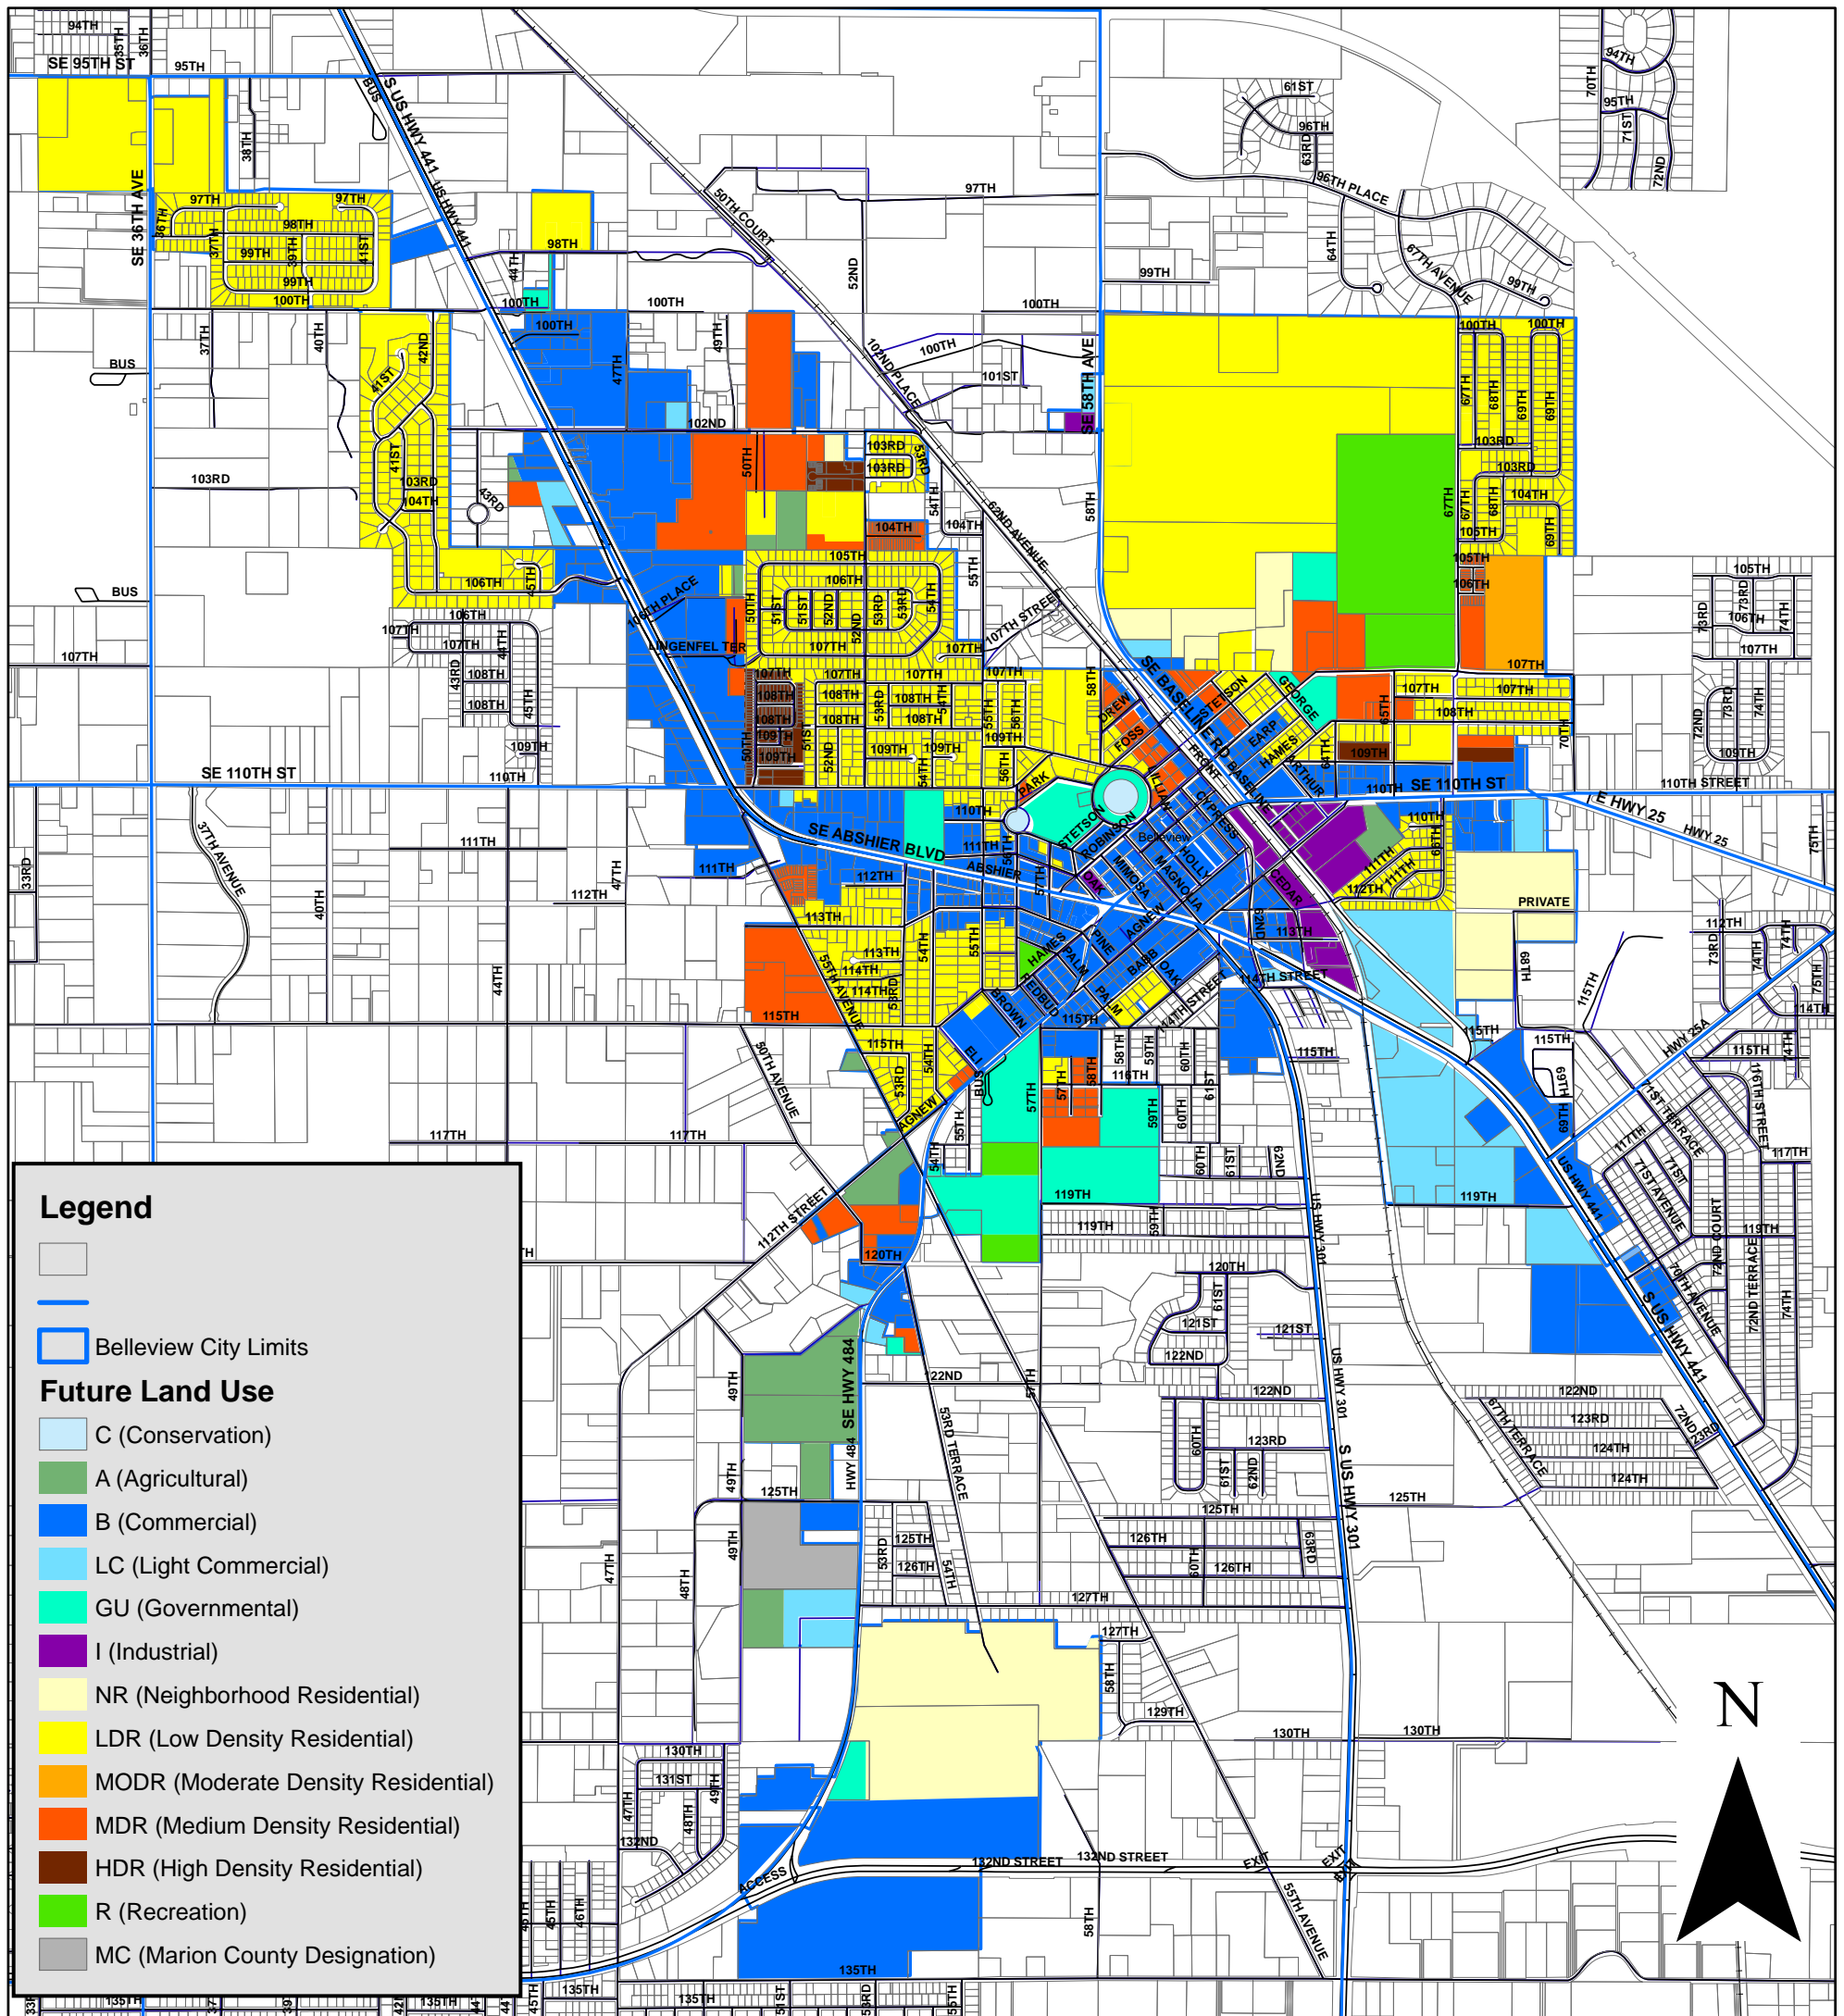

City of Belleview Future Land Use Map

Map Created By: City of Belleview Development Services
Updated: 4/14/20

0 0.275 0.55 1.1 Miles

This map is for informational purposes only and may not reflect the most current conditions.