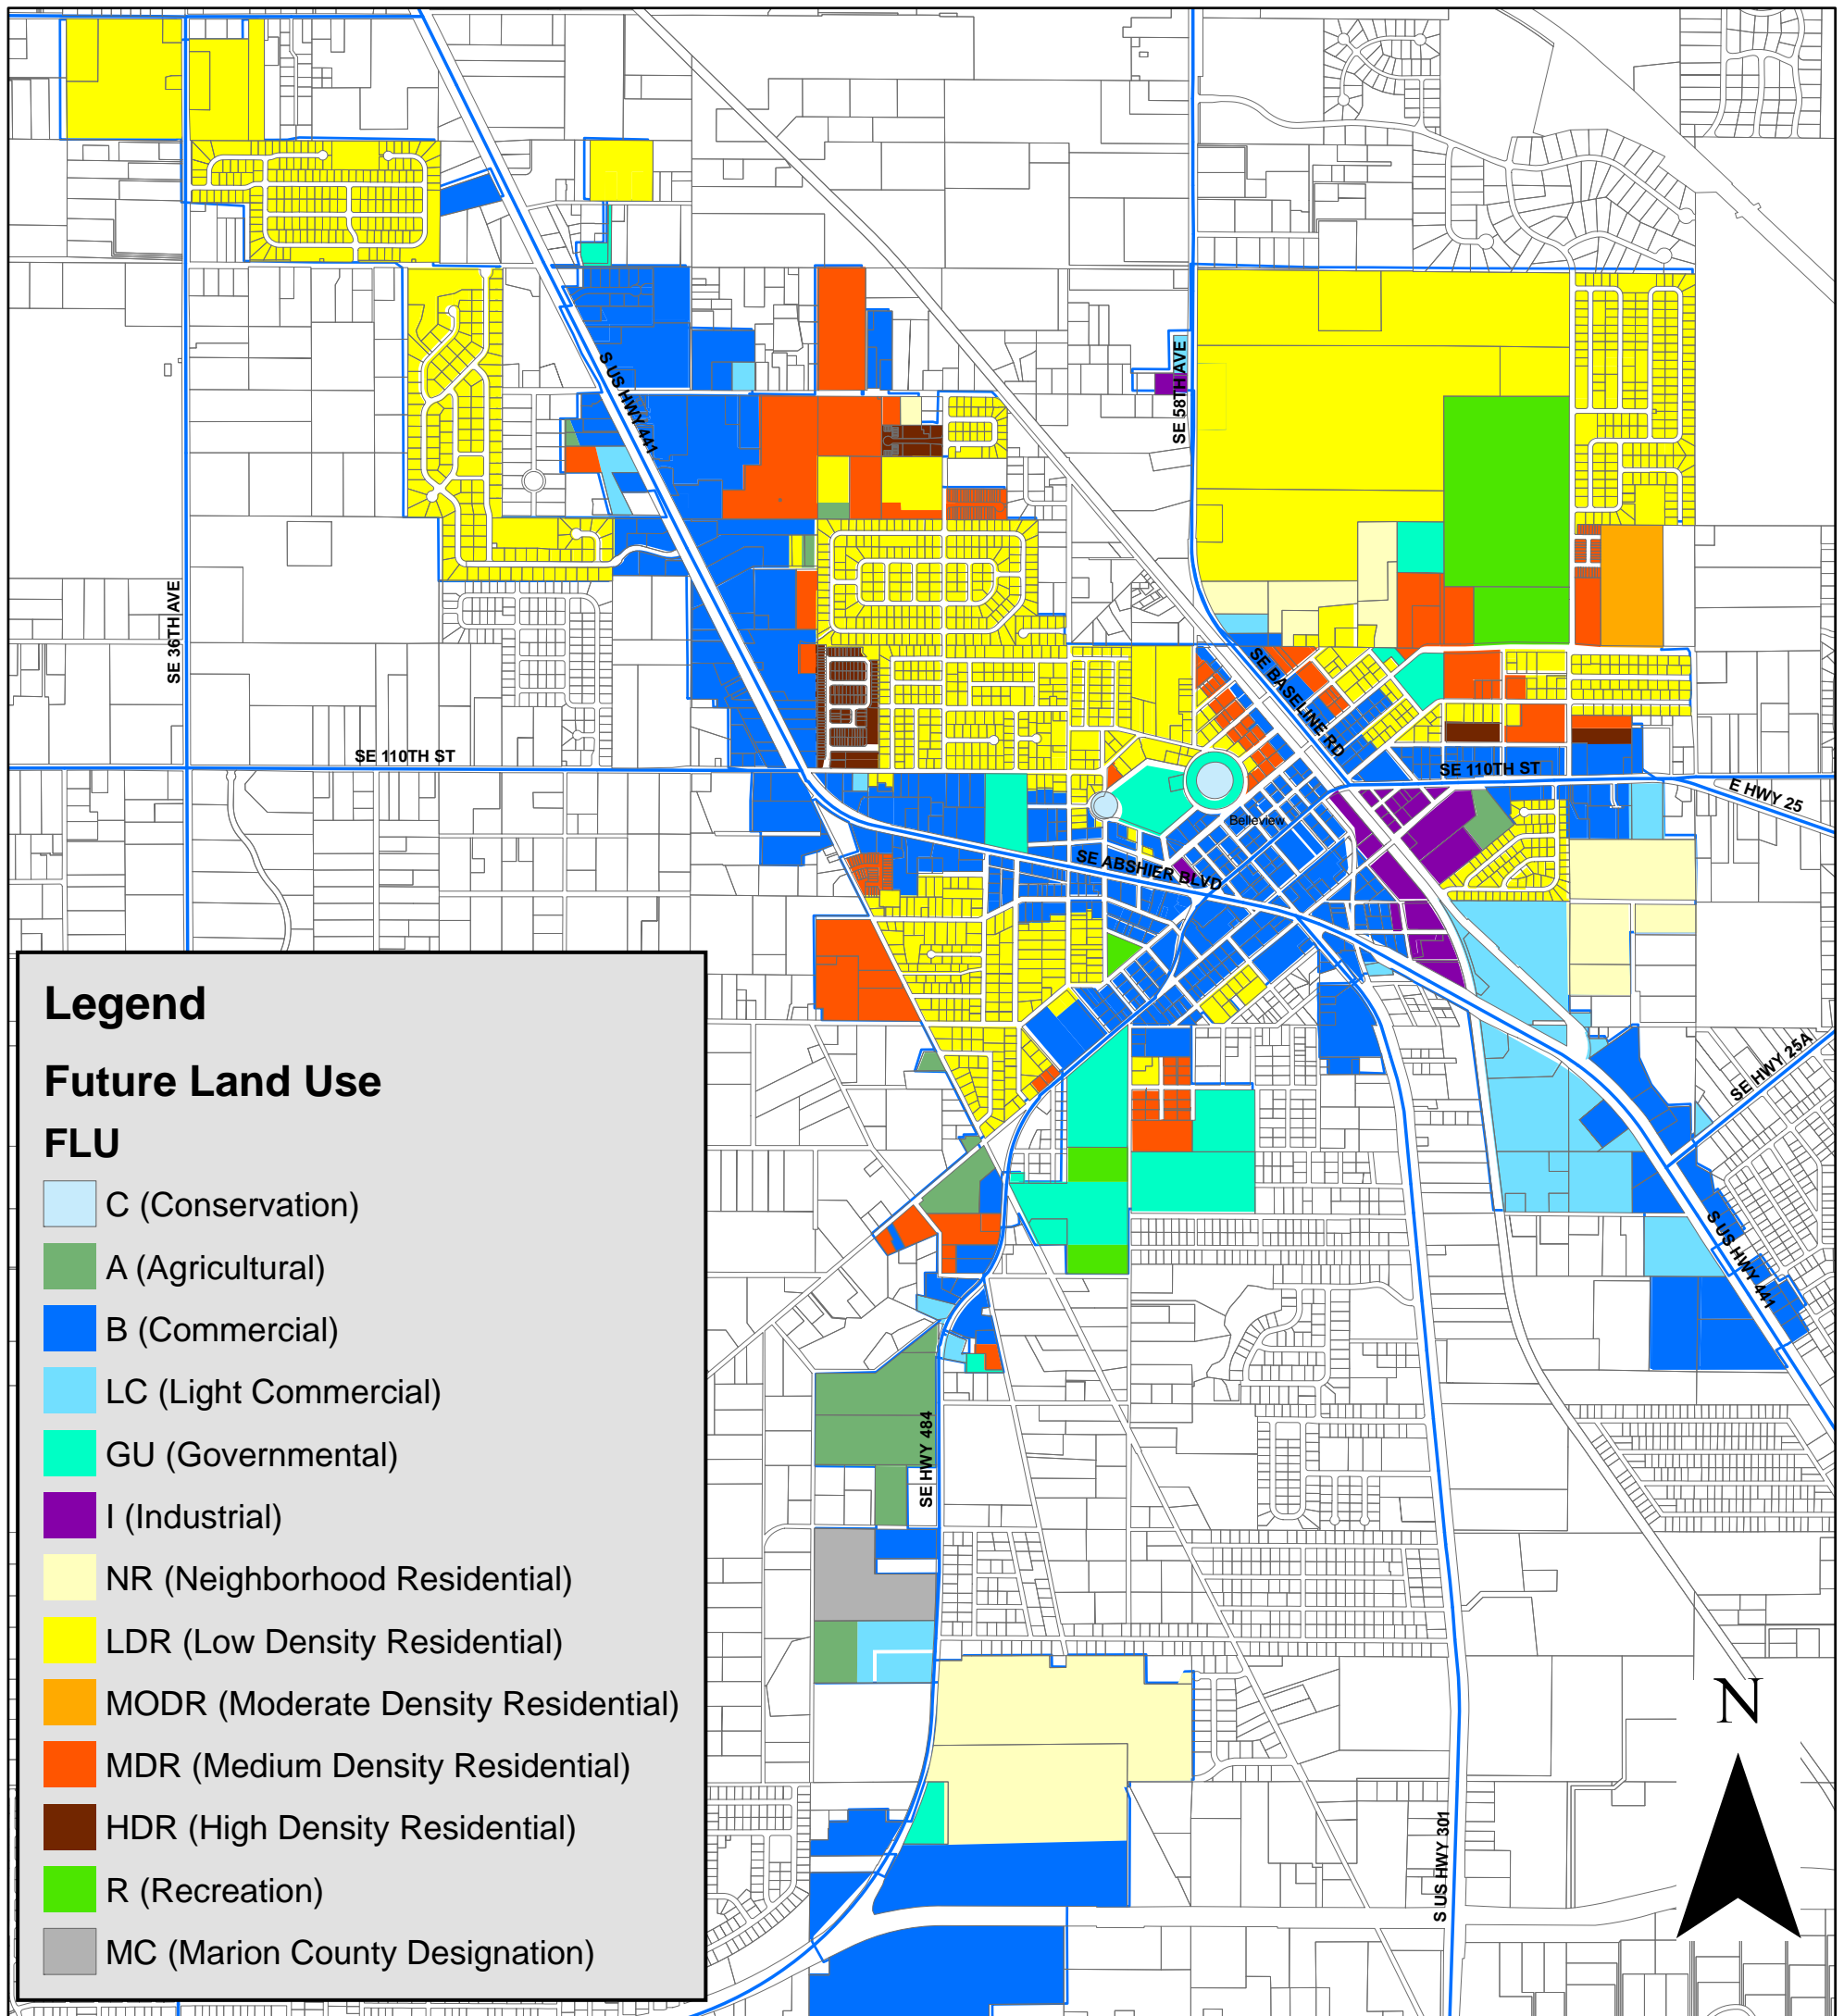

City of Belleview Future Land Use Map

Map Created By: City of Belleview Development Services
Updated: 10/21/20

N

This map is for informational purposes only and may not reflect the most current conditions.