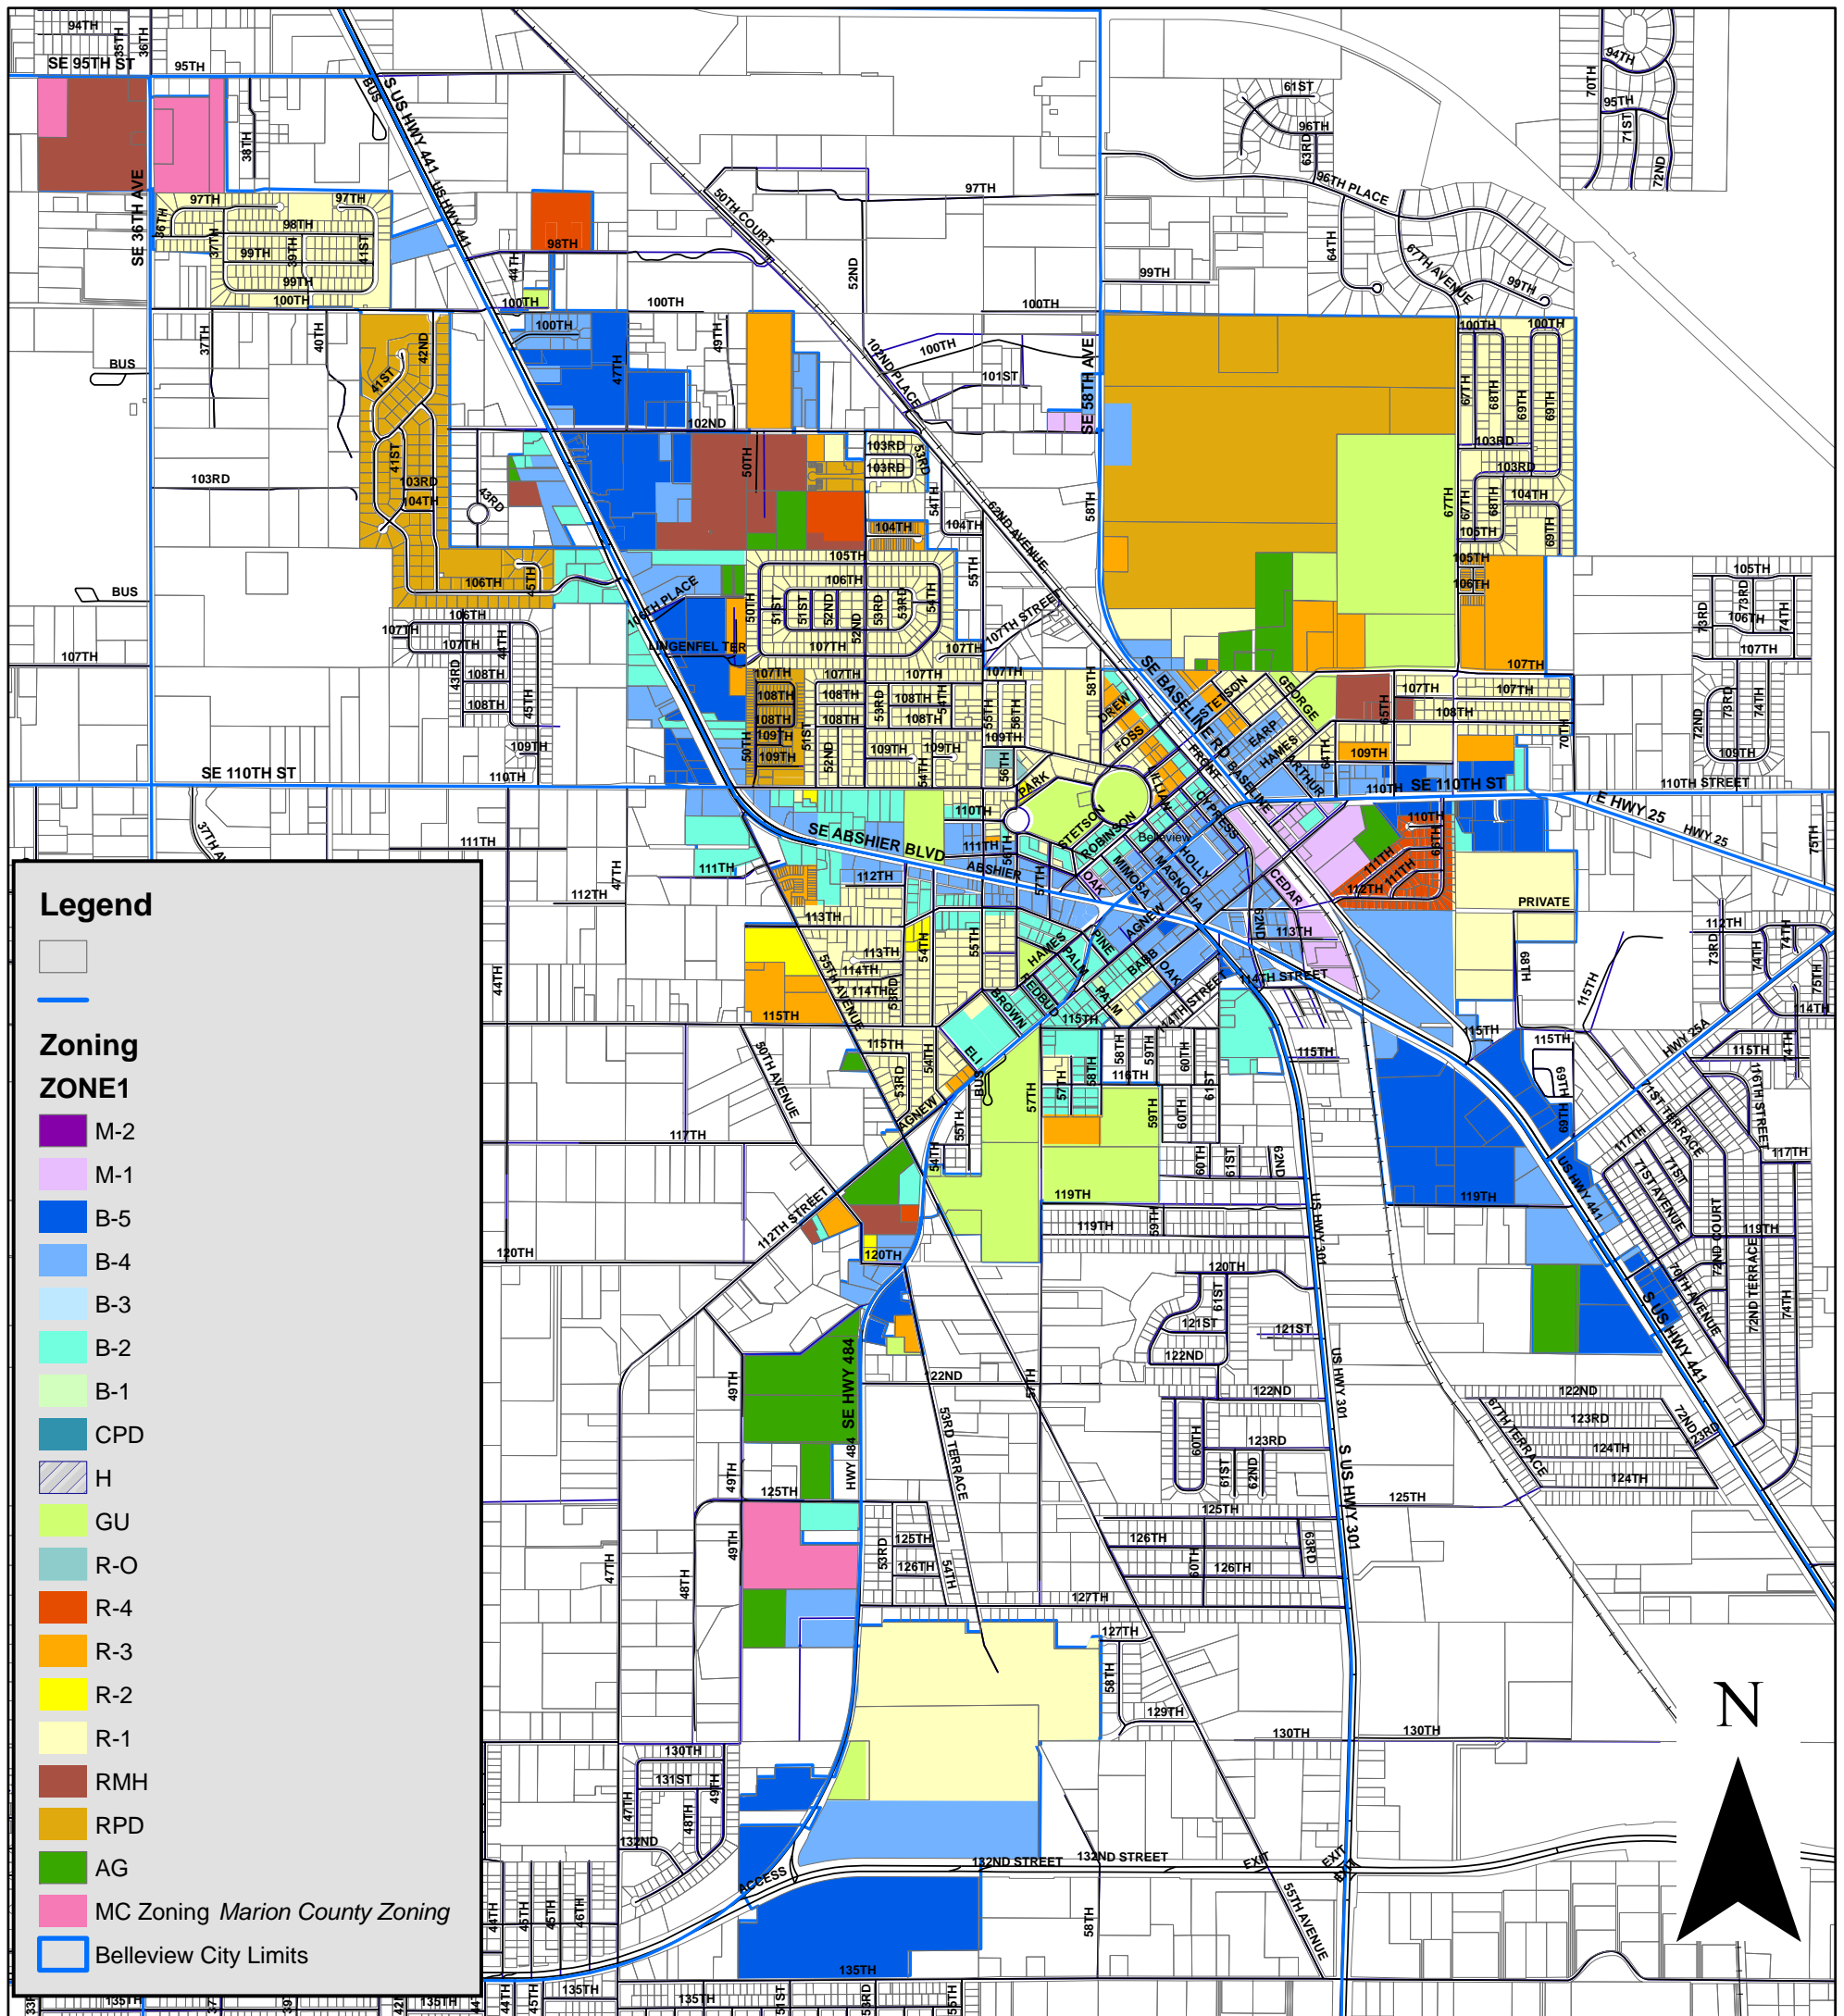

City of Belleview Zoning Districts Map

Map Created By: City of Belleview Development Services
Updated: 4/14/20

This map is for informational purposes only and may not reflect the most current conditions.