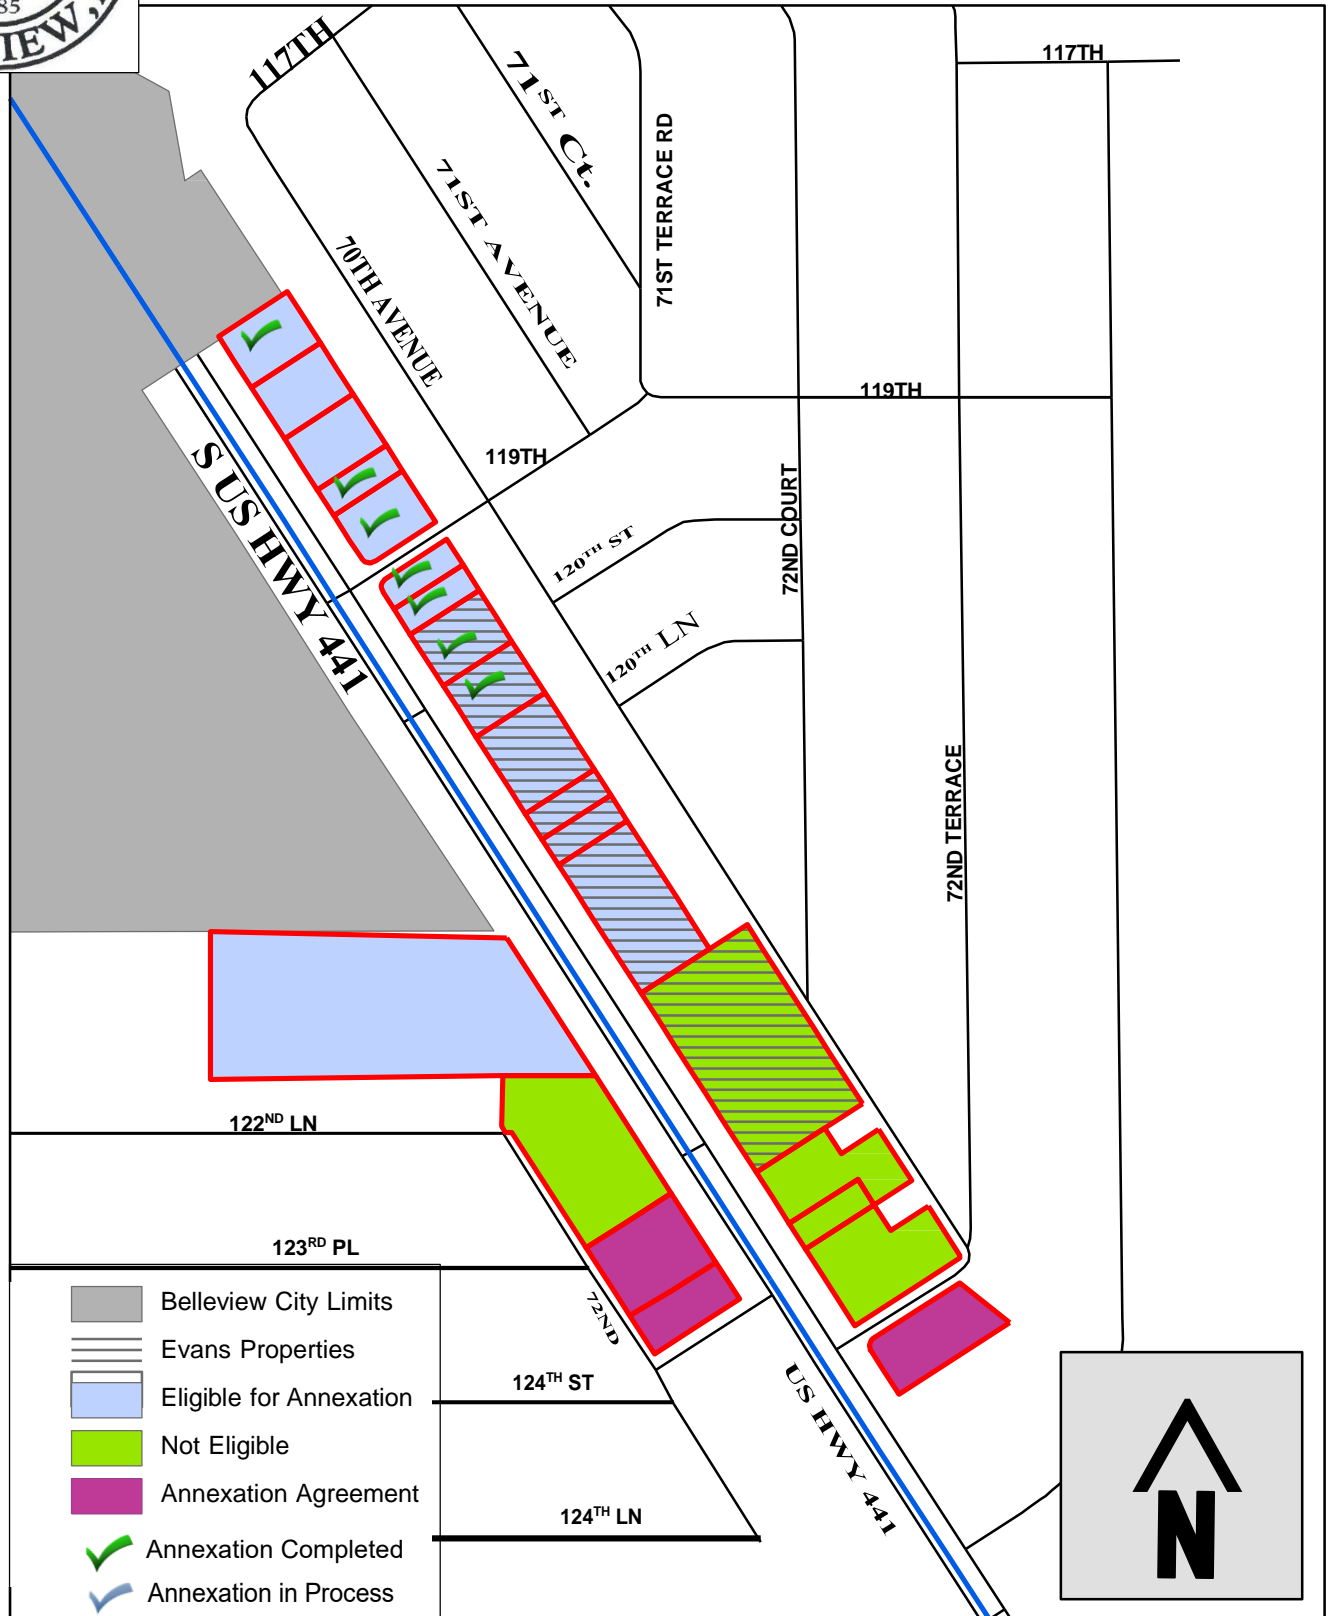

S Hwy 441 Annexation Initiative Annexation Potential Map

Map Created By: City of Belleview Planning Department

This map is for informational purposes only and may not reflect the most current condition.